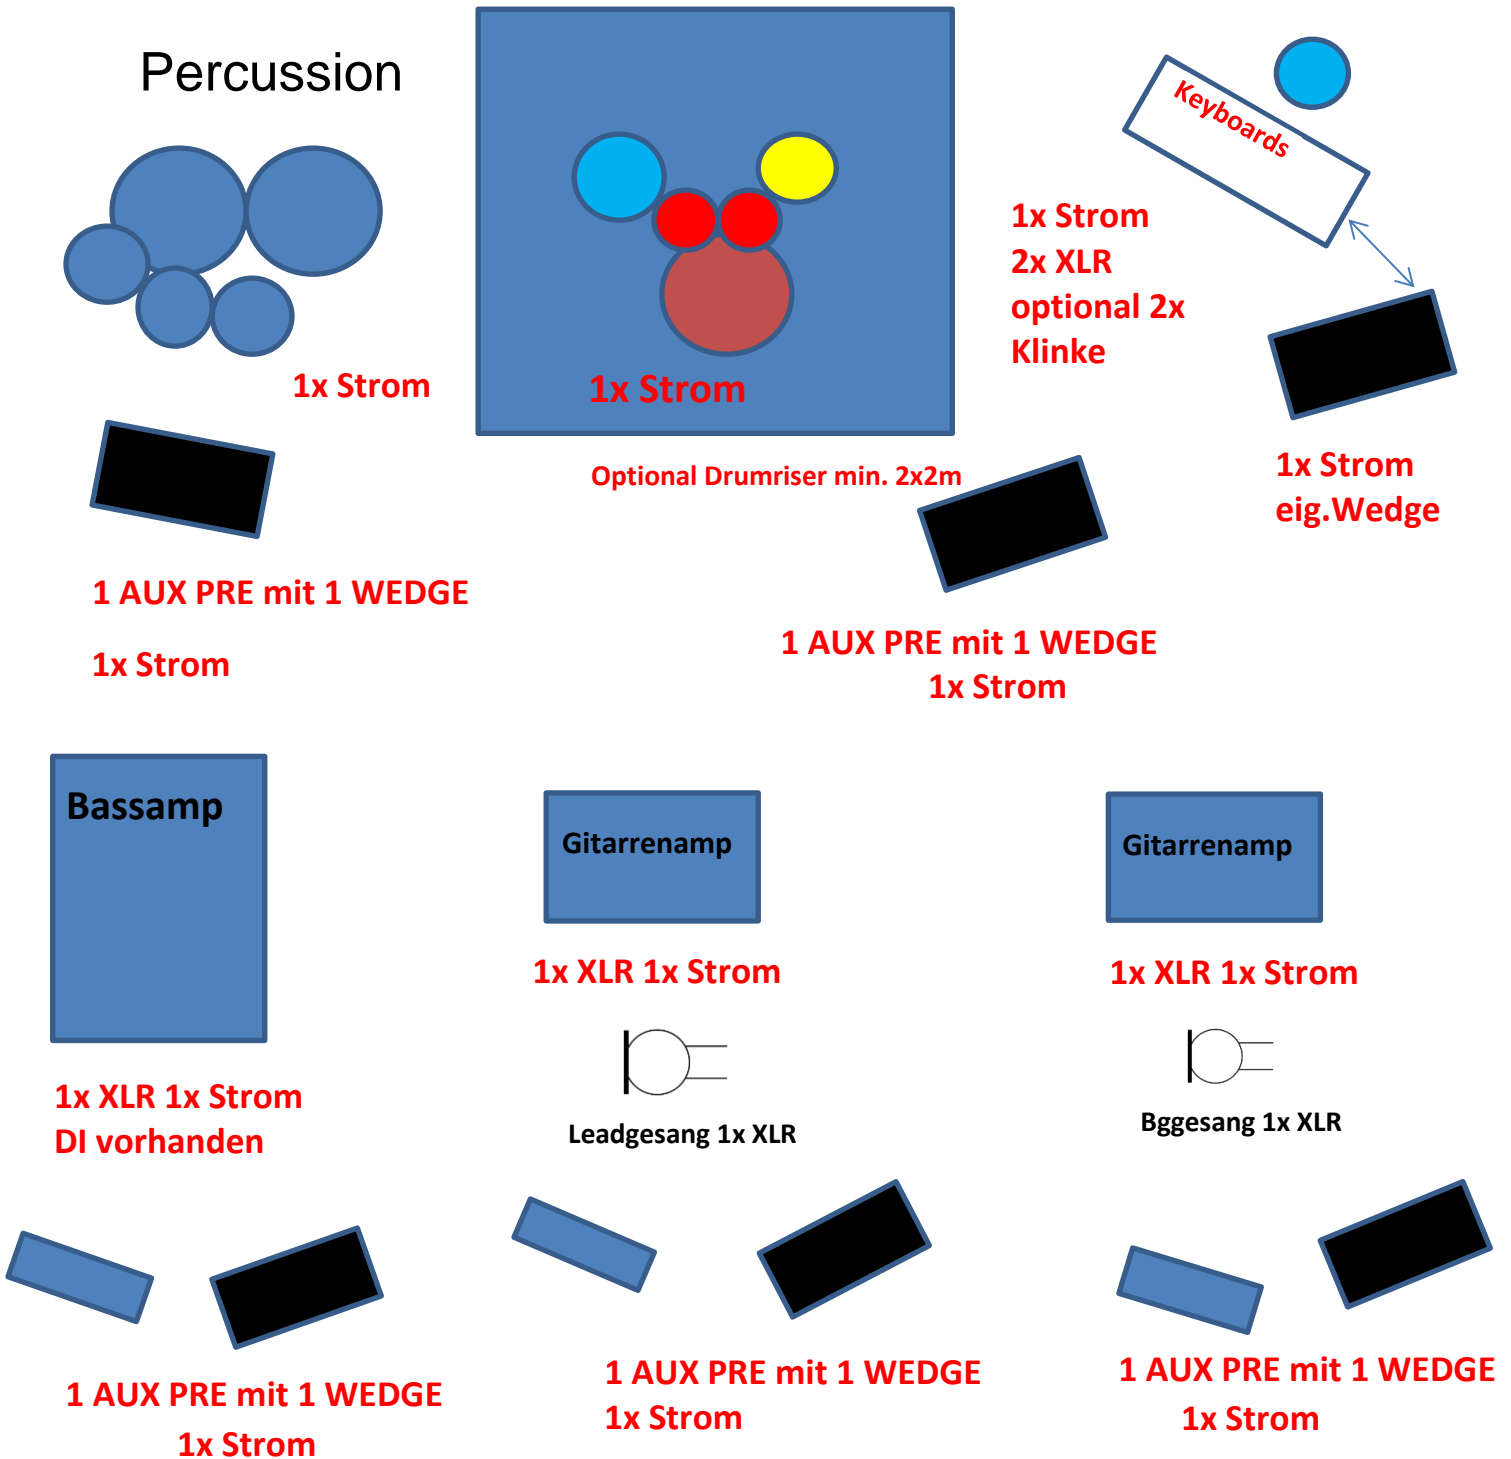

# ALBATROSS

## STAGEPLAN

Stand: aktuell 2019

- 1.Kick Drum
- 2.Snare
- 3.Tom 1
- 4.Tom 2
- 5.Tom 3
- 6.Overhead L +48V
- 7.Overhead R +48V
- 8.Conga 1
- 9.Conga 2
- 10.Overhead Percussion +48V
- 11.Bass (DI vorhanden)
- 12.Lead Guitar
- 13.Rhytm. Guitar
- 14.Leadgesang
- 15.Background Gesang
- 16.Keyboards L
- 17.Keyboards R

# Drums